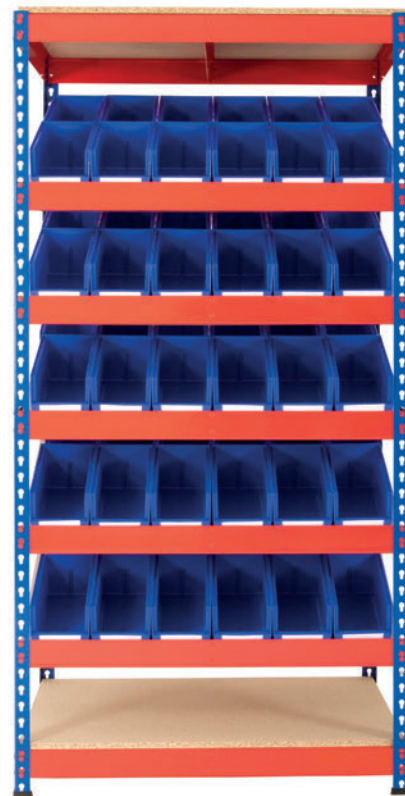

This can reduce costs and increase efficiency for manufacturing operations or inventory management. The two bin arrangement simplifies stock rotation and replenishment. When the front bin is removed the bin behind takes it place, leaving a space that is clearly identified for refilling on the next inspection.

i Price includes complete Kanban bay with 3x sloping shelves, top and bottom shelves. Euro containers shown not included!

KanBan Shelving with 5 Sloping Shelves

Description	H x W x D (mm)	Code	Price
KanBan shelving no bins	1830 x 915 x 610	RRKB01/MT	£172.85
Extra shelf (no bins)	915 x 610	RRKB/0906	£18.75

i Price includes complete Kanban bay with 5x sloping shelves, top and bottom shelves.

Detail – magnetic label holder with label – see p.136

Our solution for production line side supply systems Kanban Shelving with Plastic Bins and Shelf Trays

© Kanban Shelving 1830 x 915 x 610 with 60 x ARTB30 plastic bins

© Kanban Shelving 1830 x 915 x 610 with 70 x ST3109 shelf trays

KanBan Shelving with Picking Bins

H x W x D (mm)	Bin	Code	Price
1830 x 915 x 610	60x ARTB30	RRKB01	£337.85