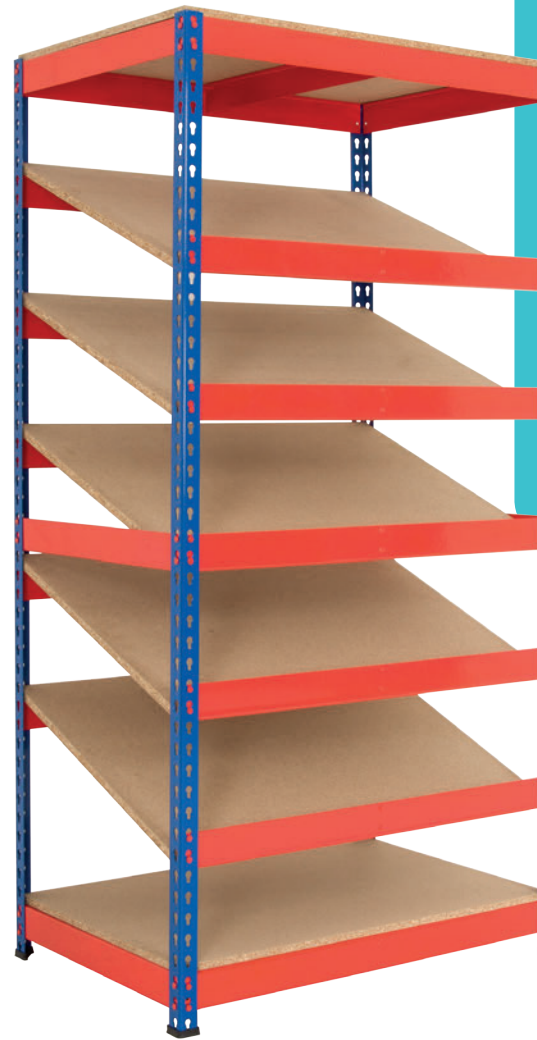

This can reduce costs and increase efficiency for manufacturing operations or inventory management. The two bin arrangement simplifies stock rotation and replenishment. When the front bin is removed the bin behind takes it place, leaving a space that is clearly identified for refilling on the next inspection.

Delivery

5
days

from
£135.³⁵

KanBan Shelving with 3 Sloping Shelves

Description	H x W x D (mm)	Code	Price
KanBan shelving no bins	1830 x 915 x 610	RRKB03/MT	£135.35
Extra shelf (no bins)	915 x 610	RRKB/0906	£18.75

i Price includes complete Kanban bay with 3x sloping shelves, top and bottom shelves. Euro containers shown not included!

KanBan Shelving with 5 Sloping Shelves

Description	H x W x D (mm)	Code	Price
KanBan shelving no bins	1830 x 915 x 610	RRKB01/MT	£172.85
Extra shelf (no bins)	915 x 610	RRKB/0906	£18.75

i Price includes complete Kanban bay with 5x sloping shelves, top and bottom shelves.

Detail – magnetic label holder with label – see p.136

Our solution for production line side supply systems Kanban Shelving with Plastic Bins and Shelf Trays